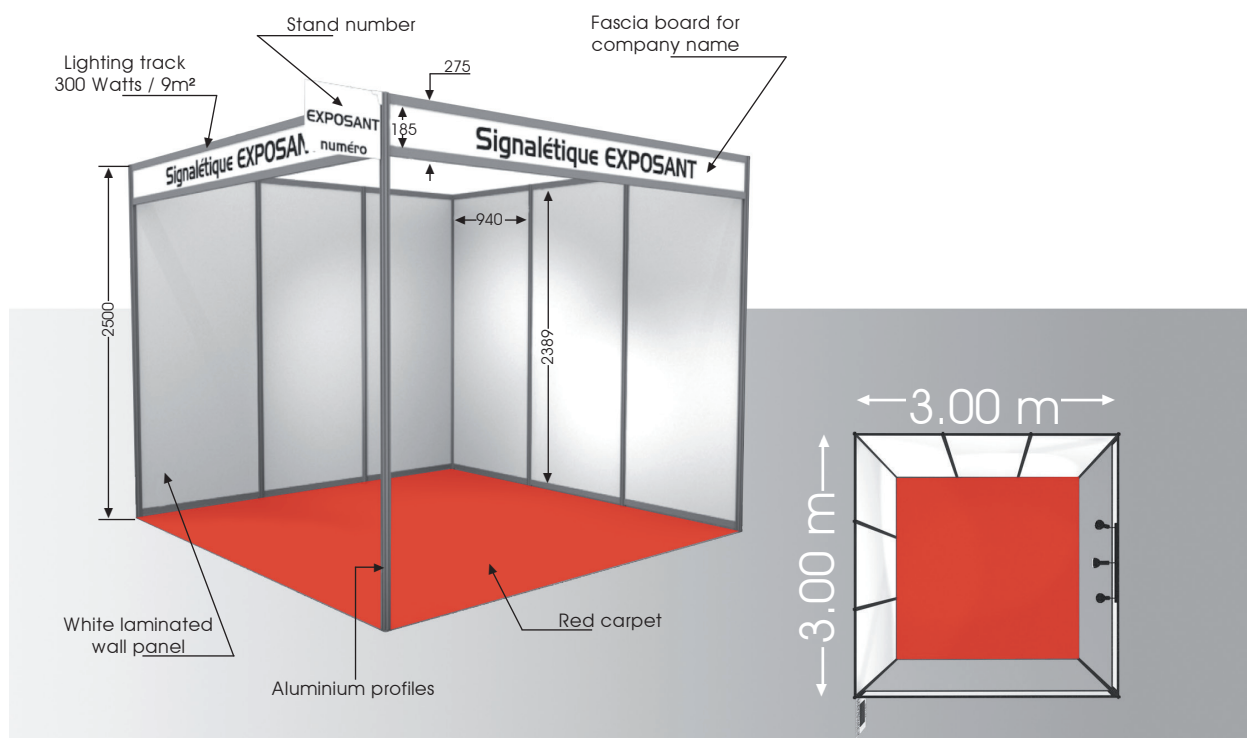

SHELL SCHEME SPECIFICATION

OPTION A: Shell scheme only: €100.00/m²

THIS ILLUSTRATION DEPICTS A TYPICAL 9 m² STAND

Please check your own space allocation for dimensions, number and location of open sides, etc.

OPTION B: Shell scheme + furniture: €120.00/m²

Shell scheme specification as above plus the following furniture:

Up to m ²	9m ²	18m ²	24m ²	30m ²	36m ²	42m ²	48m ²
Table Albaredo 70 (black)	1	2	2	2	3	3	3
Chair Asti (black)	2	4	6	6	9	9	9
Literature Holder Spectro (black)			1	1	1	1	1
Counter Paris (black)				1	1	1	1
Cupboard Benevento (black)	1	2	2	2	3	3	3
Waste Paper Basket Abano (black)	1	1	2	3	3	3	4

(Items cannot be interchanged nor refunds made on items not required.)

FASCIA SIGNWRITING (max. 30 letters) is included in option A and B. Please complete the relevant order form in the Exhibitor Handbook, which will be available closer to the show.